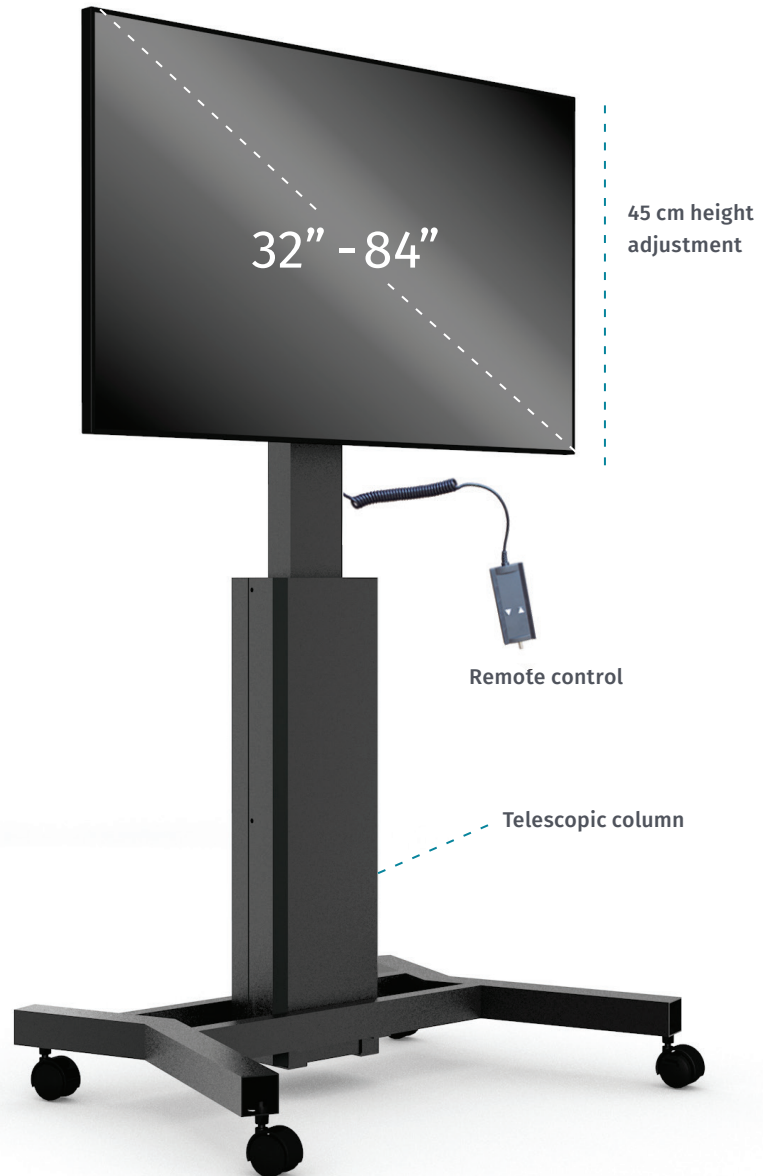

# MOBILE FLOOR STAND CART FOR FLAT PANELS UP TO 84"

**Motorized mobile floor stand cart compatible with IFP from 32" to 84"**  
MOVMI F MOTMN

- Portable and easy to move
- Ideal solution where a LCD/Plasma display cannot be fixed on a wall
- Accommodates displays from 32 to 84 inches
- Electronic height adjustment
- Max. movement: 450 mm
- Remote control with built in security switch for avoiding accidents
- Display lock
- Simple installation
- Max. display weight: 100 kg
- CE & UL certified

Monitor size min/max	From 32" to 84"
Motor	Electric, 6.000N, 12 V
Range	45 cm
Max. load	100 Kg
Certifications	CE, UL
Note	Built in power socket Security switch Interior cable management Easy wheelchair access (85 cm clearance between the wheels)